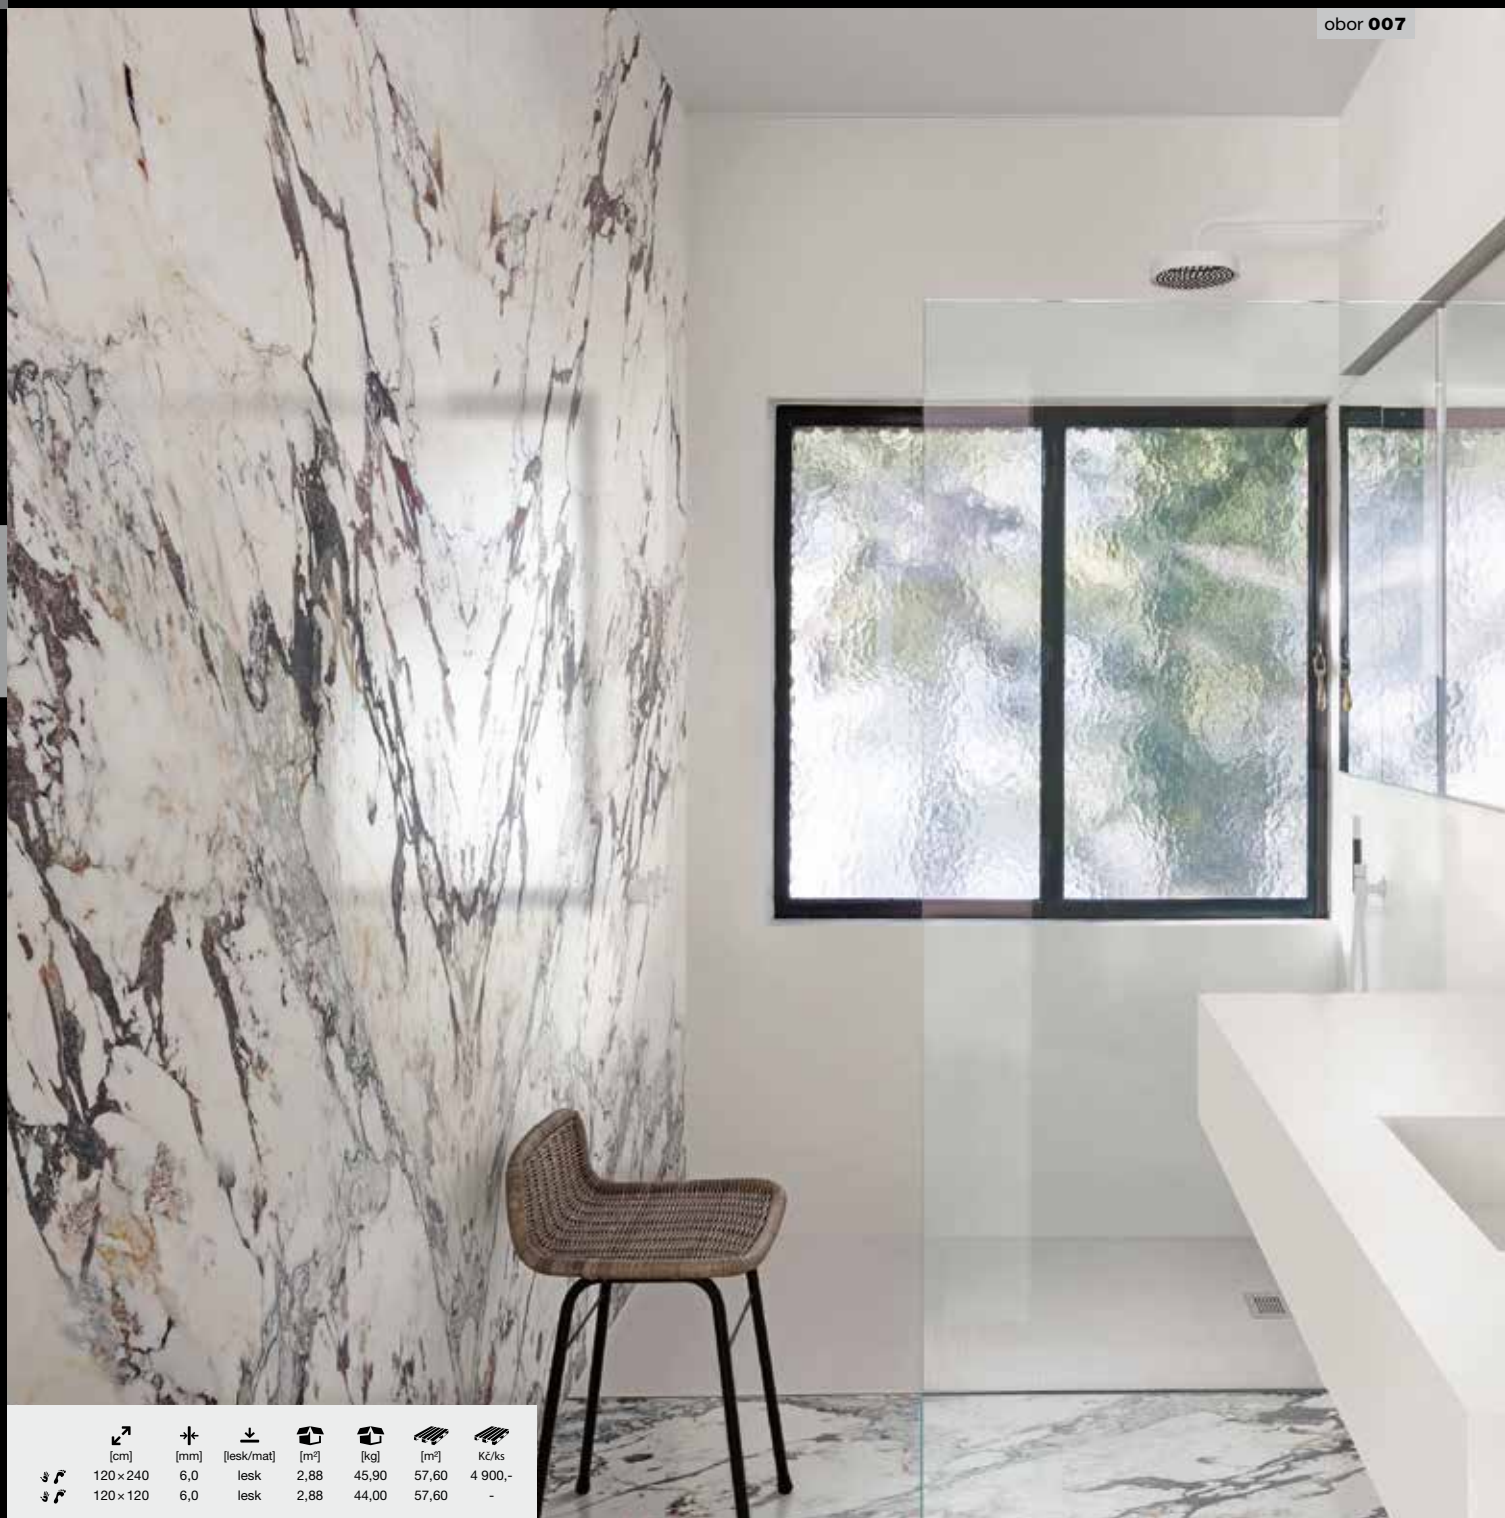

náš tip

koupelny

kuchyně

XXL / exclusive

dlažby

outdoor

podlahy

sanita

chemie

	[cm]	[mm]	[lesk/mat]	[m²]	[kg]	[m²]	Kč/ks
	120 x 240	6,0	lesk	2,88	45,90	57,60	4 900,-
	120 x 120	6,0	lesk	2,88	44,00	57,60	-