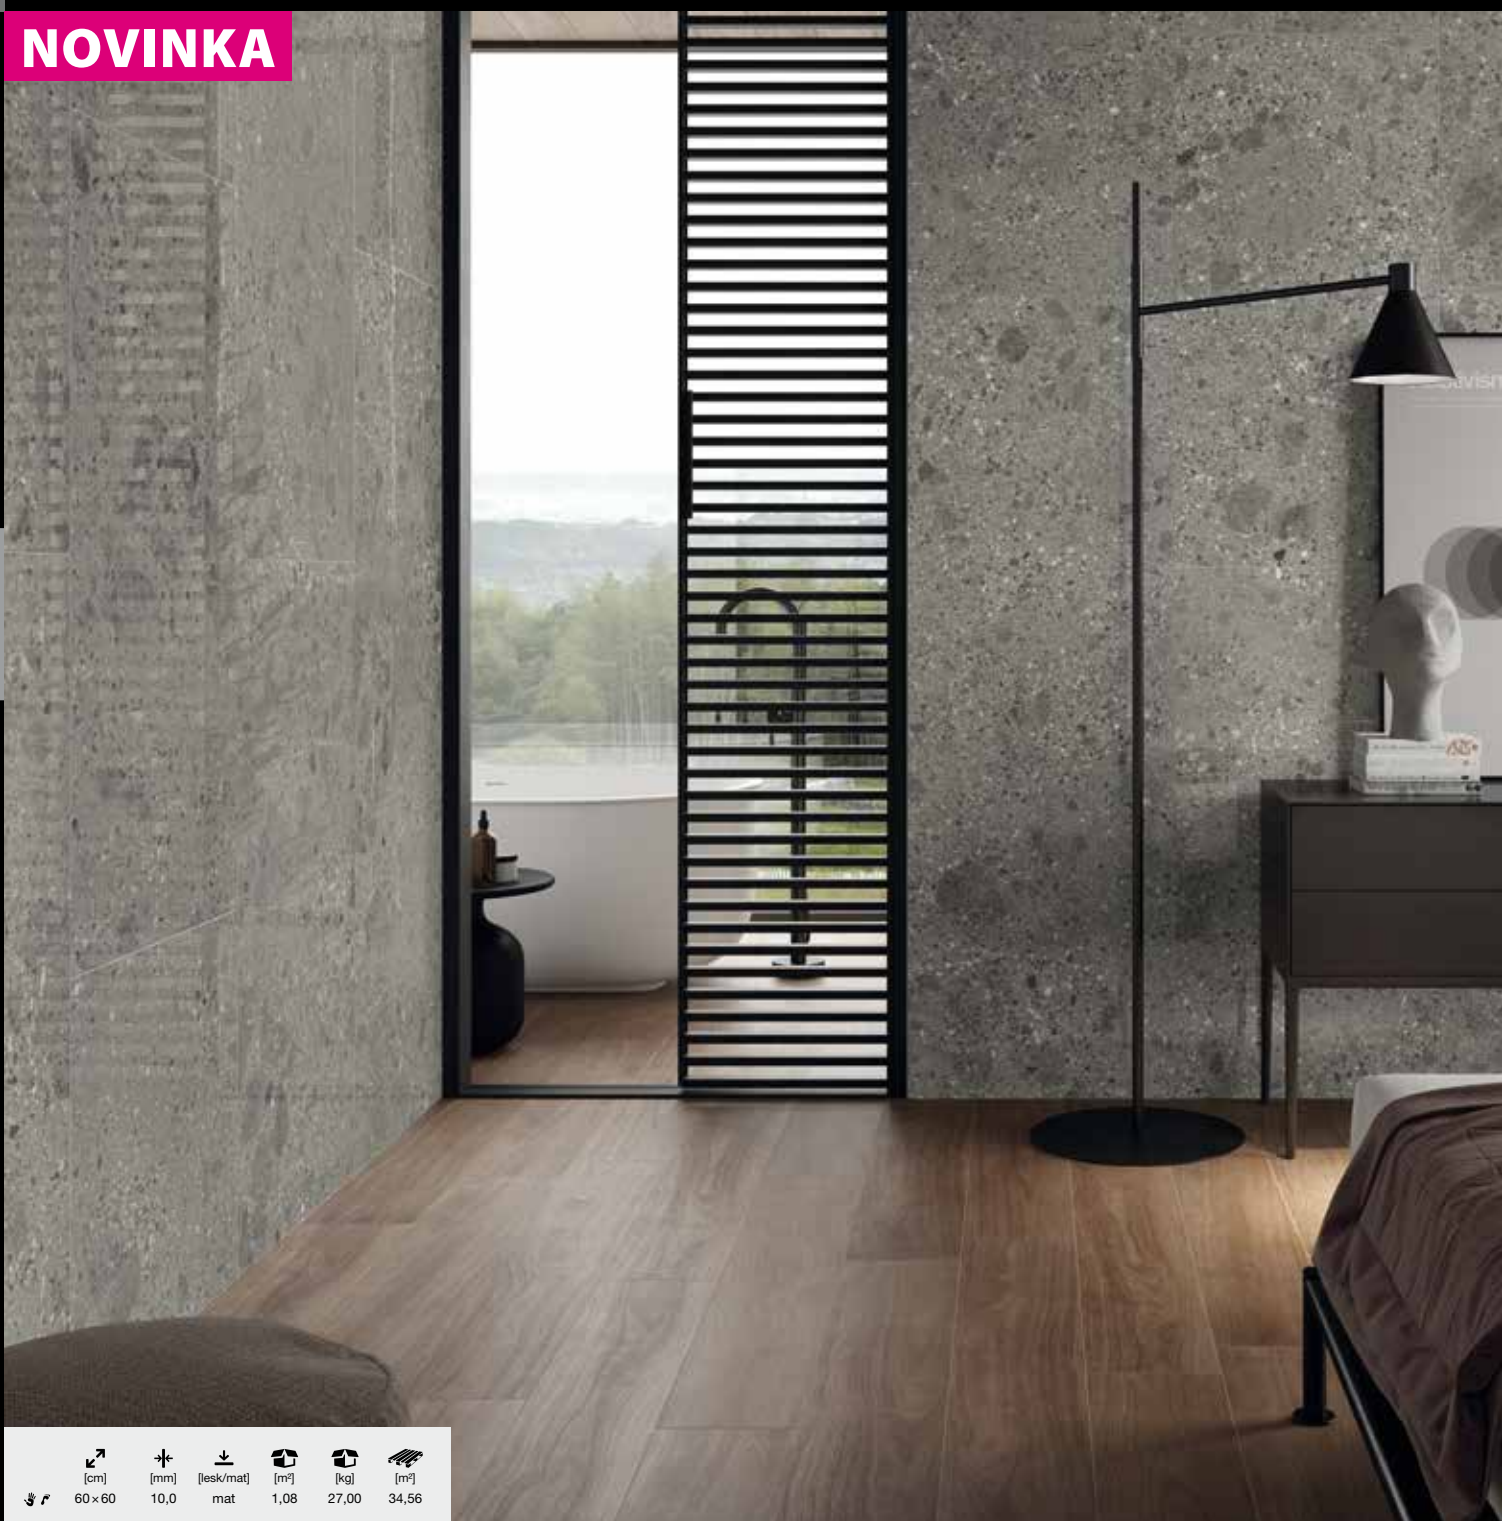

NOVINKA

náš tip

koupelny

kuchyně

XXL/exclusive

dlažby

outdoor

podlahy

sanita

chemie

	[cm]	[mm]	[lesk/mat]	[m²]	[kg]	[m²]
	60×60	10,0	mat	1,08	27,00	34,56